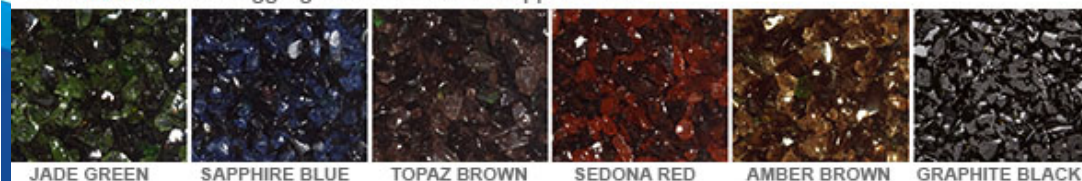

FILTERPAVE® Glass Aggregate for Pedestrian Applications