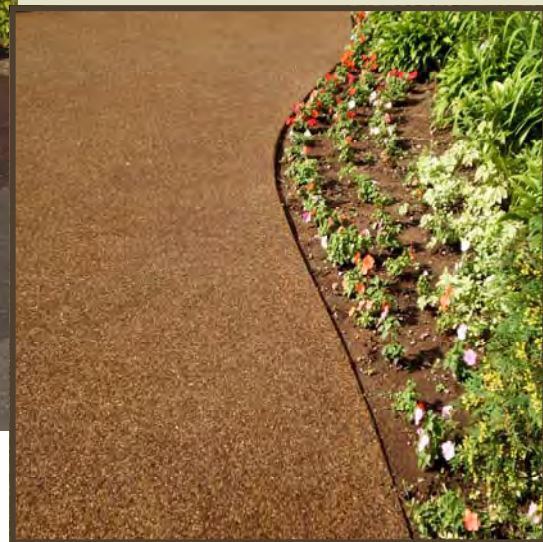

FILTER PAVE®

Featuring BASF Chemistry

POROUS PAVING SYSTEM

COLOR OPTIONS

Complement, Contrast and Enhance your building or landscape designs with architectural colors to suit any environment with class and style.

- Parking Areas
- Driveways
- Trails & Walkways
- Golf Paths
- Sidewalks & Patios

FILTERPAVE® Glass Aggregate for Pedestrian Applications

FILTERPAVE® Stone and Glass Mixed Aggregate for Vehicular Applications